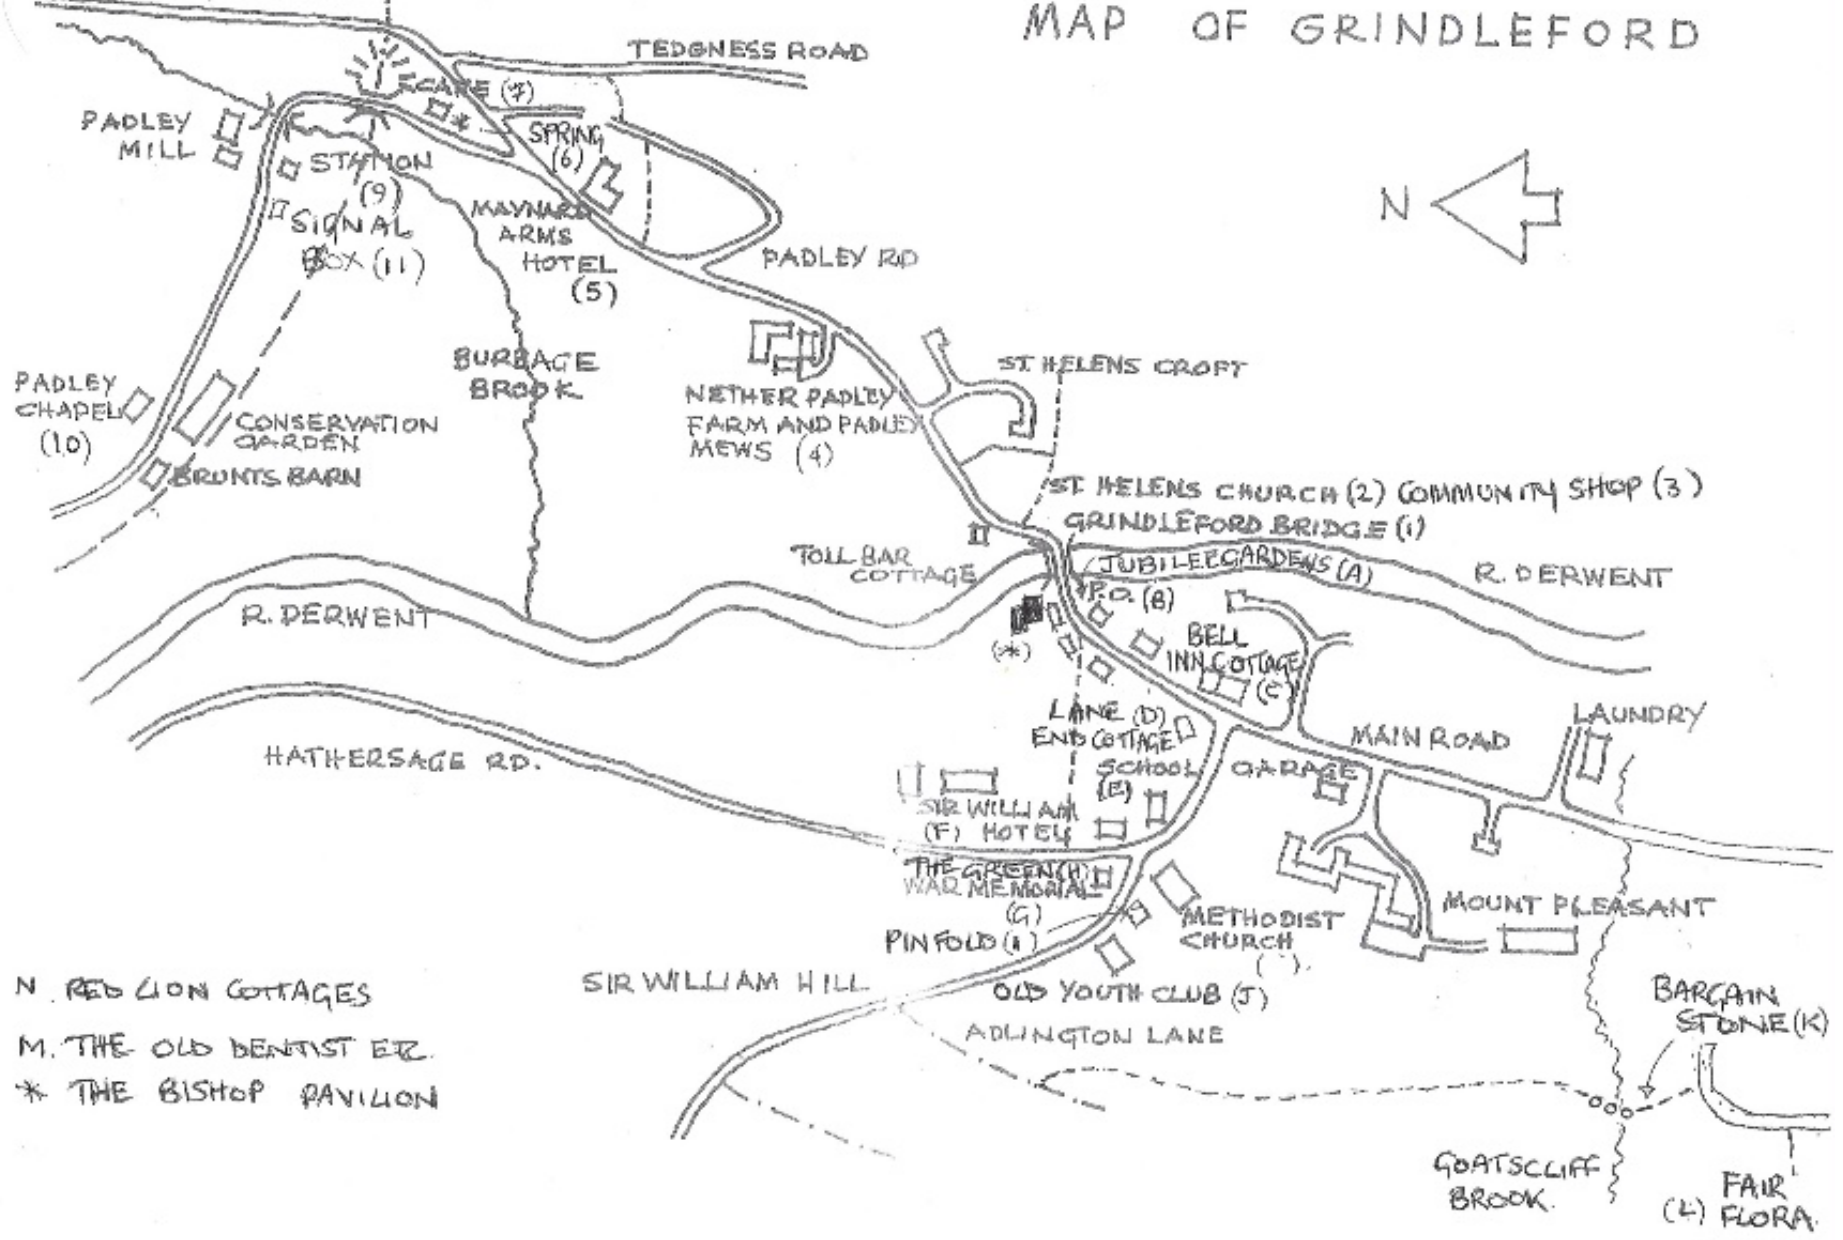

MAP OF GRINDLEFORD

TO FOX HOUSE & SHEFFIELD TOTLEY TUNNEL (8)

- N. RED LION COTTAGES
- M. THE OLD DENTIST ETC.
- * THE BISHOP PAVILION